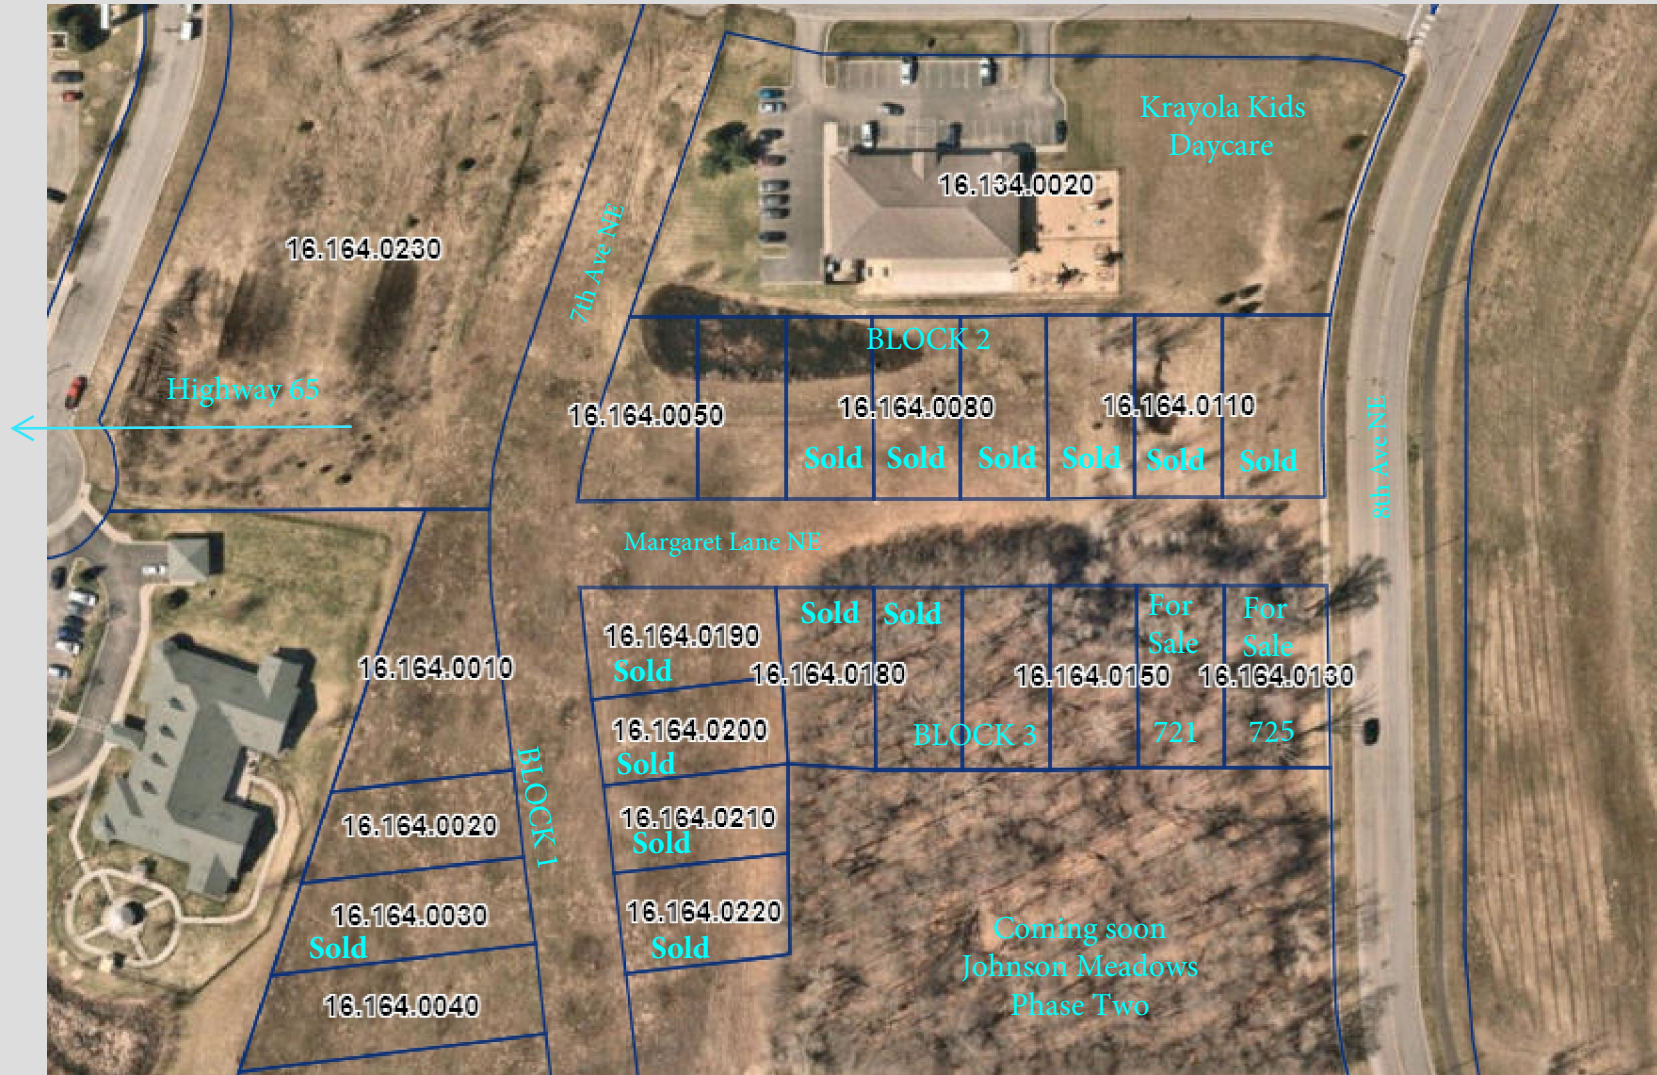

JOHNSON MEADOWS ISANTI, MN

Carrington Homes, LLC

Call Today!! 612-221-4476

725 Margaret Lane NE - Home For Sale
721 Margaret Lane NE - Home For Sale

Block 1 Lot 1 - Lot For Sale
Block 1 Lot 2 - Lot For Sale
Block 1 Lot 4 - Lot For Sale

Block 2 Lot 1 - Lot For Sale
Block 2 Lot 2 - Lot For Sale
Block 3 Lot 4 - Lot For Sale
Block 3 Lot 3 - Lot For Sale